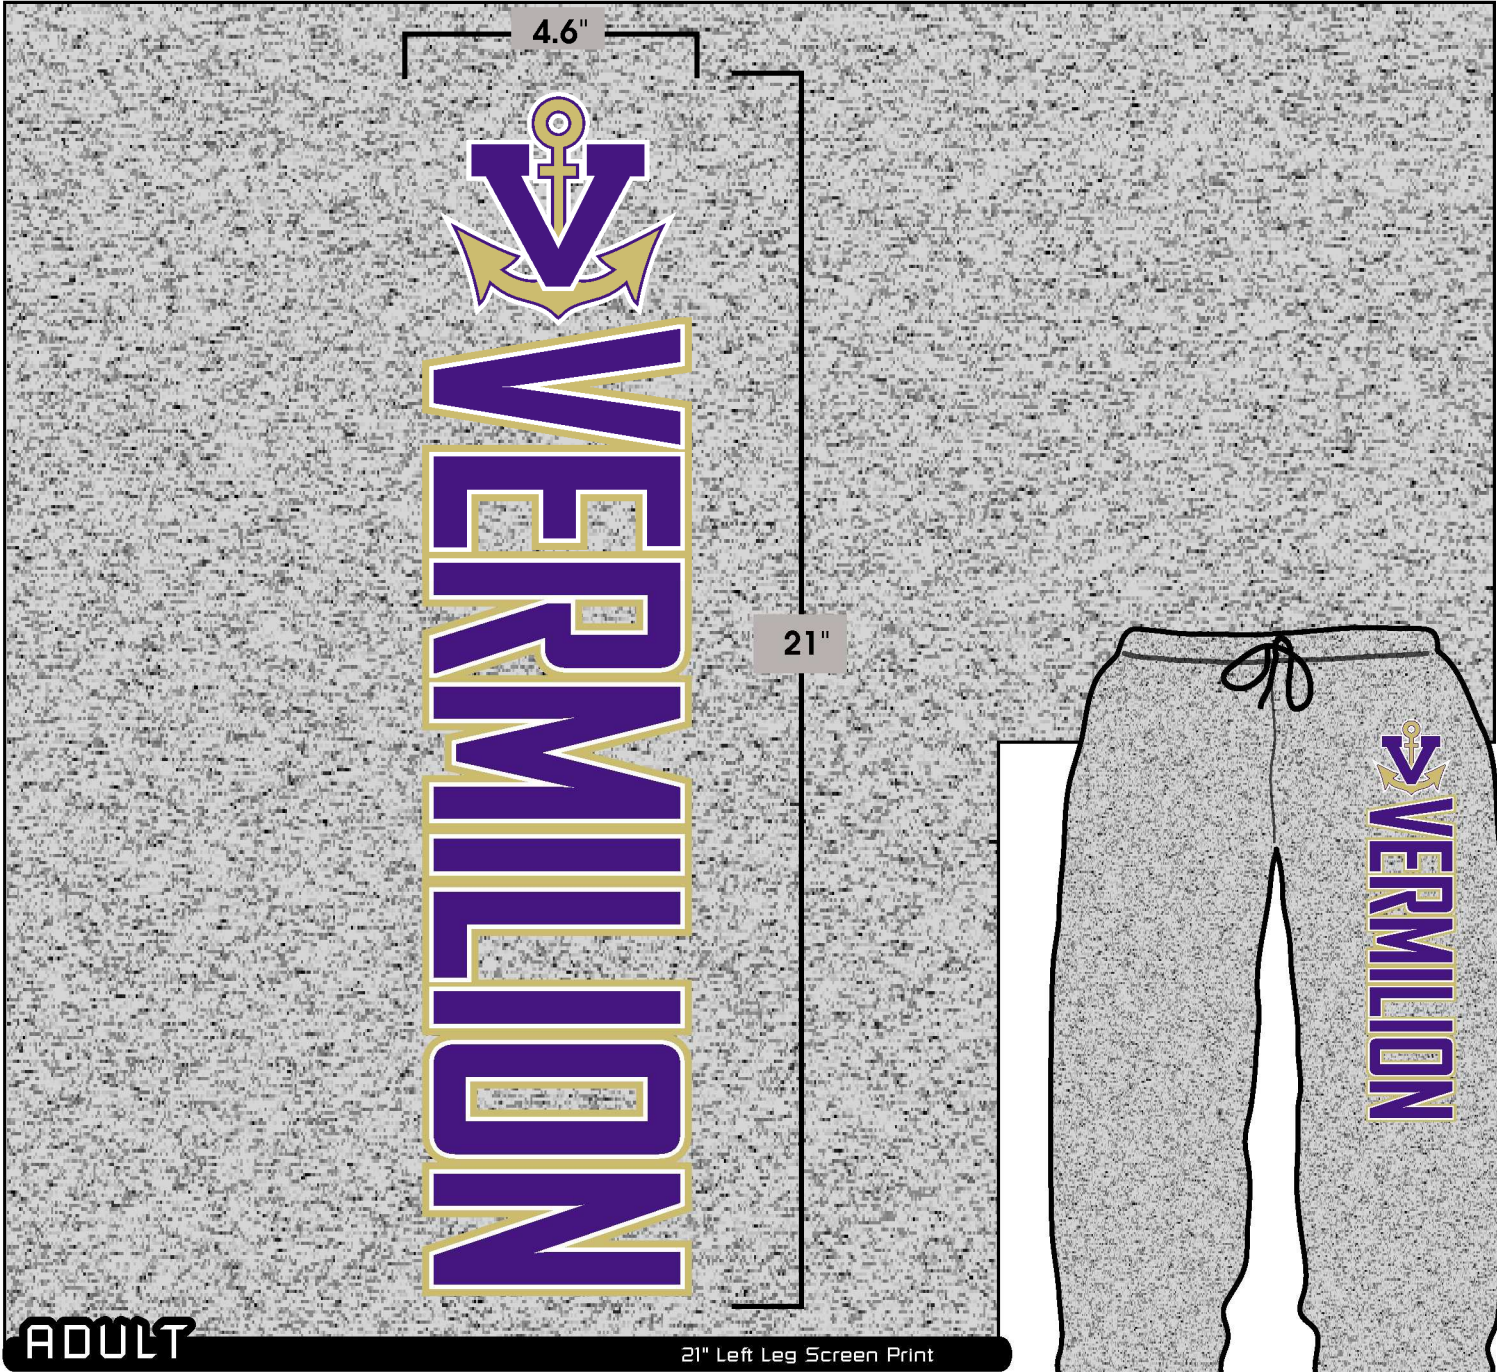

# APPROVAL/TECH SHEET

	INK COLOR	MESH	FLASH	SQUEEGEE	INK
DESIGN : NA014981	WHITE				
CUSTOMER : VARSITY TOWN	PMS 4515				
COLLEGE : VERMILION	PMS 268				
NOTES :					

RINGSPUN   
  ORGANIC   
  SILK WASH   
  PIGMENT DYE   
  MILL DYE

**ADULT**

21" Left Leg Screen Print